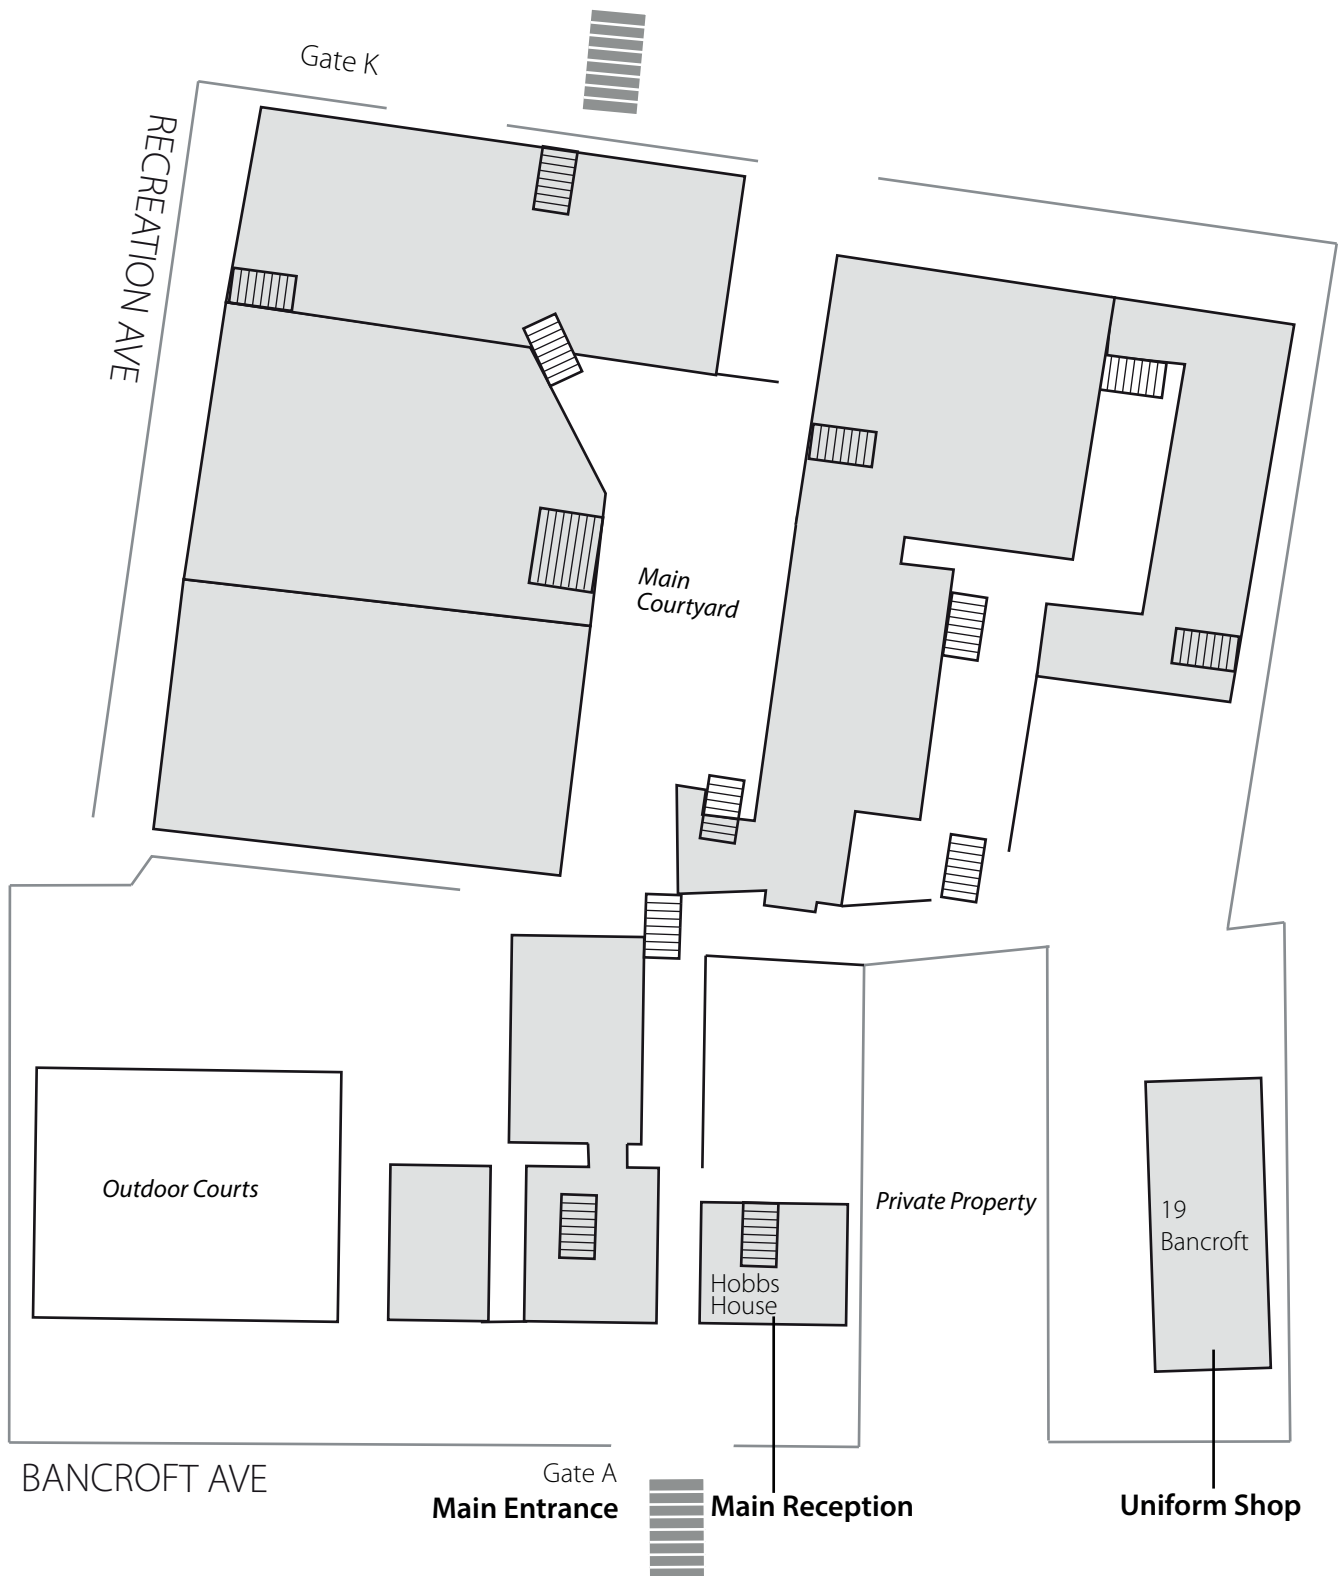

Campus Map

All Visitors must obtain and display a visitors' pass from Main Reception.

For Registrar enquiries, deliveries and contractors, please visit Main Reception, 27 Bancroft Avenue, Roseville.

The College Uniform Shop is located at 19 Bancroft Avenue, Roseville.