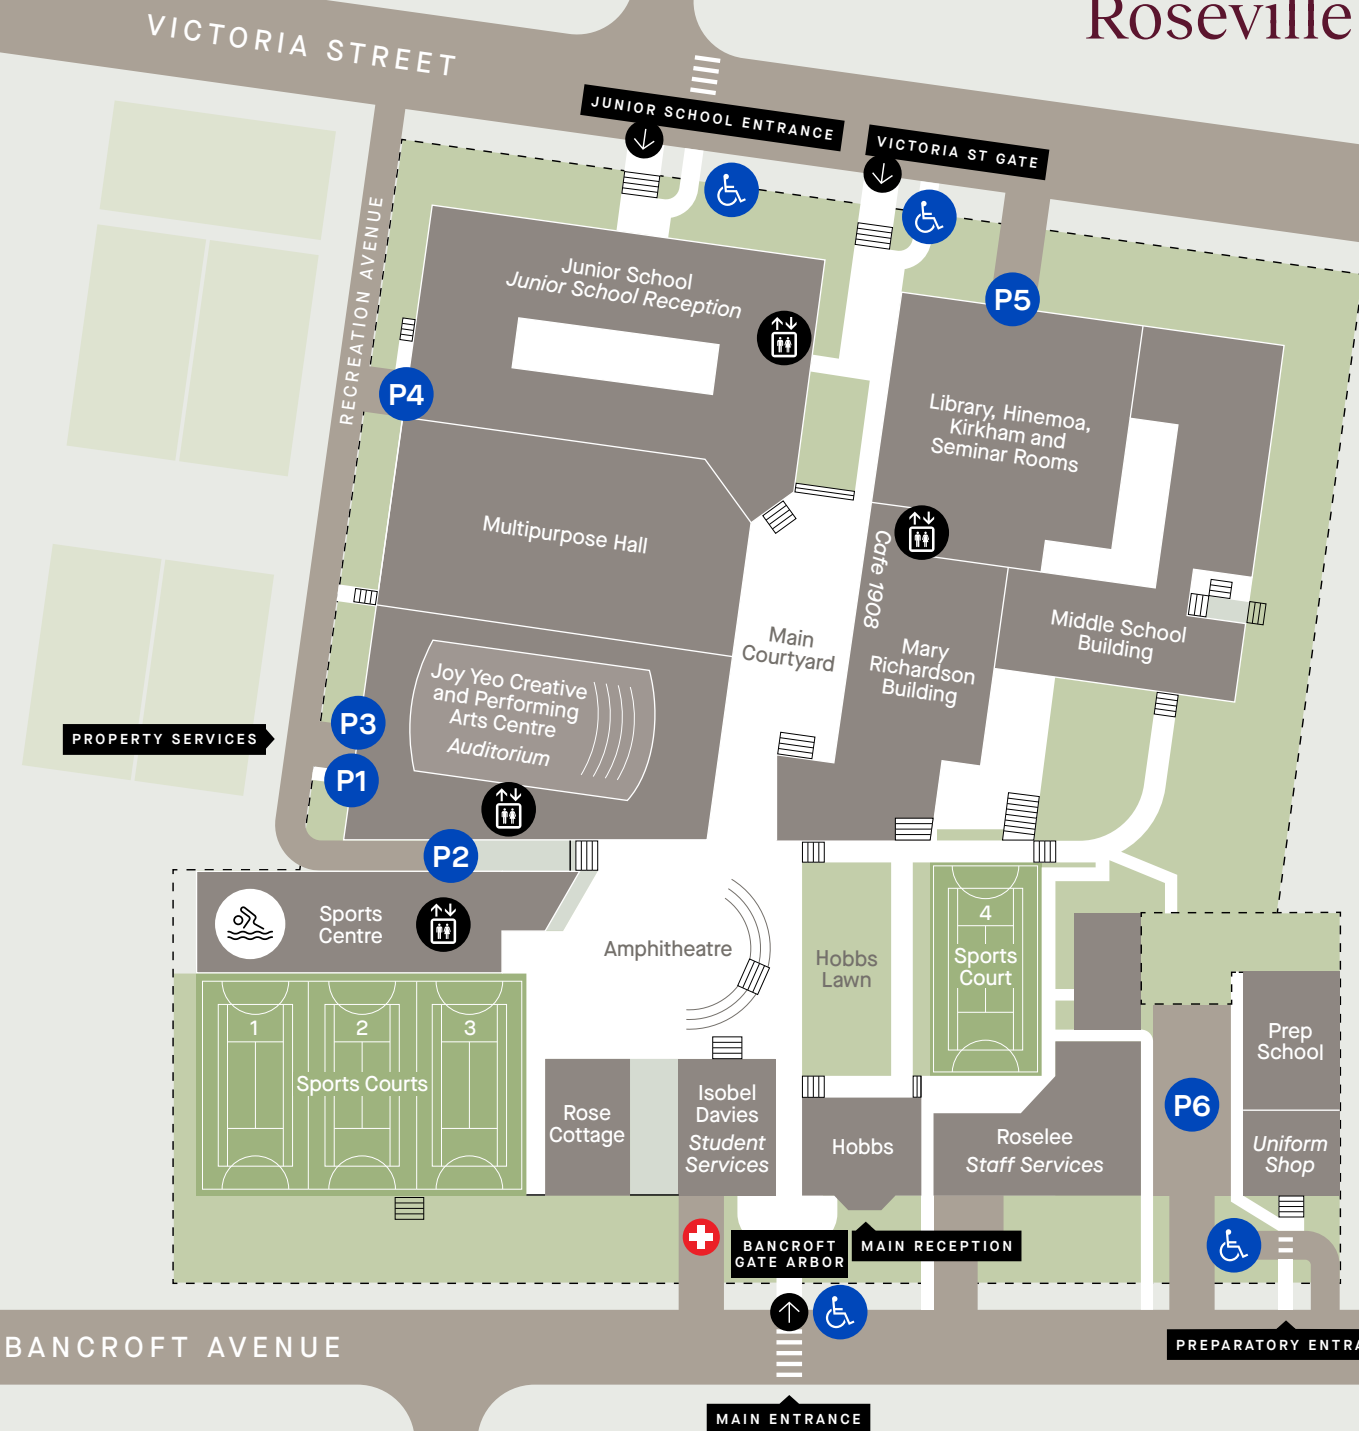

Roseville College Map

LEGEND

-  Accessible Entry
-  Carpark
-  Lift
-  Pool
-  Emergency Services Bay
-  School Grounds